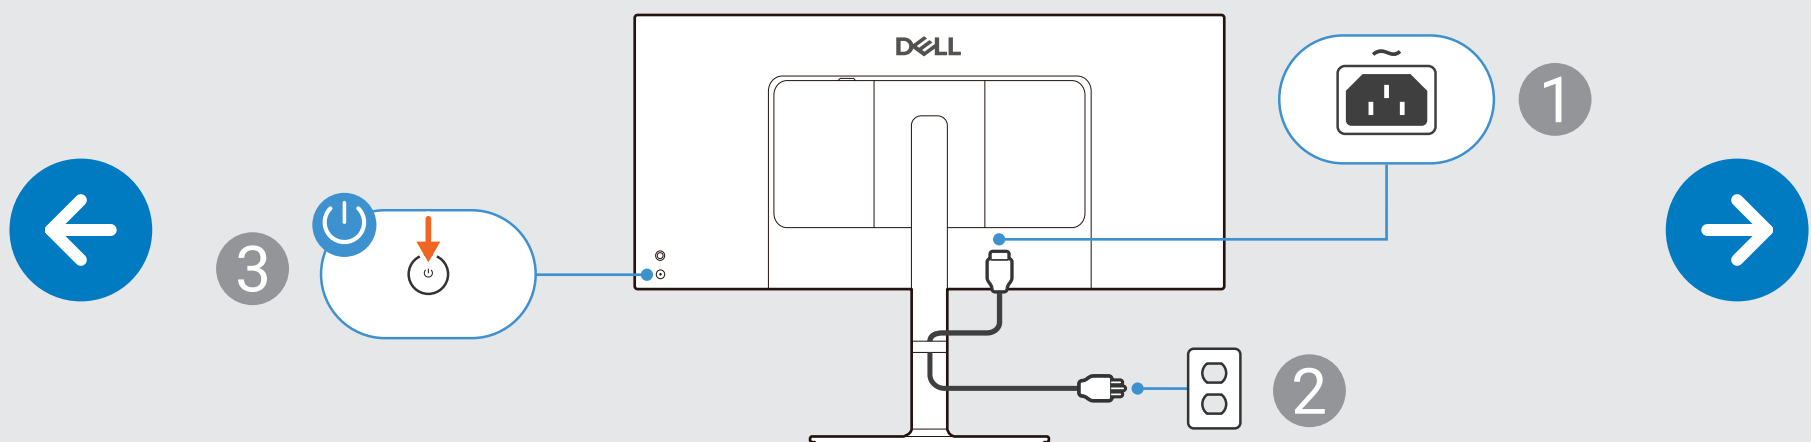

Dell 34 Plus USB-C-monitor
S3425DW

2

Dell Display and Peripheral Manager
Dell.com/support/ddpm

Dell.com/support/S3425DW