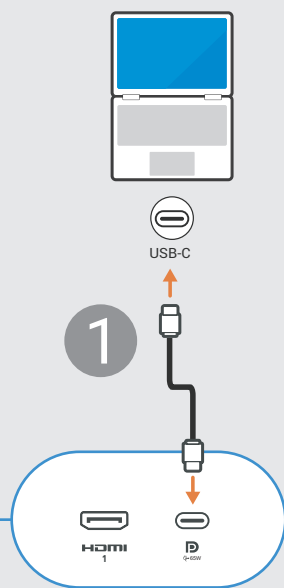

Dell 34 Plus USB-C-monitor
S3425DW

2

Dell Display and Peripheral Manager
Dell.com/support/ddpm

Dell.com/support/S3425DW