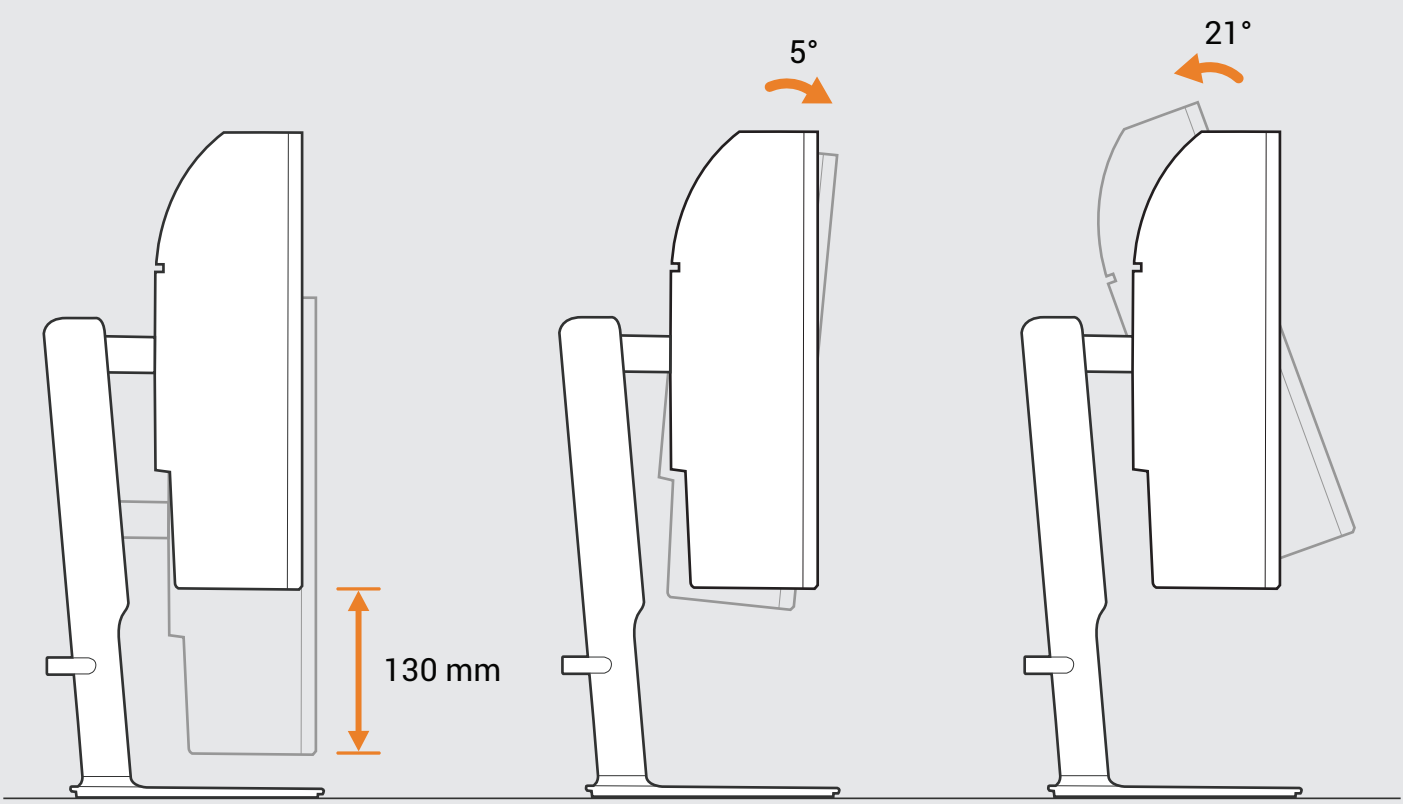

Dell 34 Plus USB-C-monitor
S3425DW

2

Dell Display and Peripheral Manager
Dell.com/support/ddpm

Dell.com/support/S3425DW