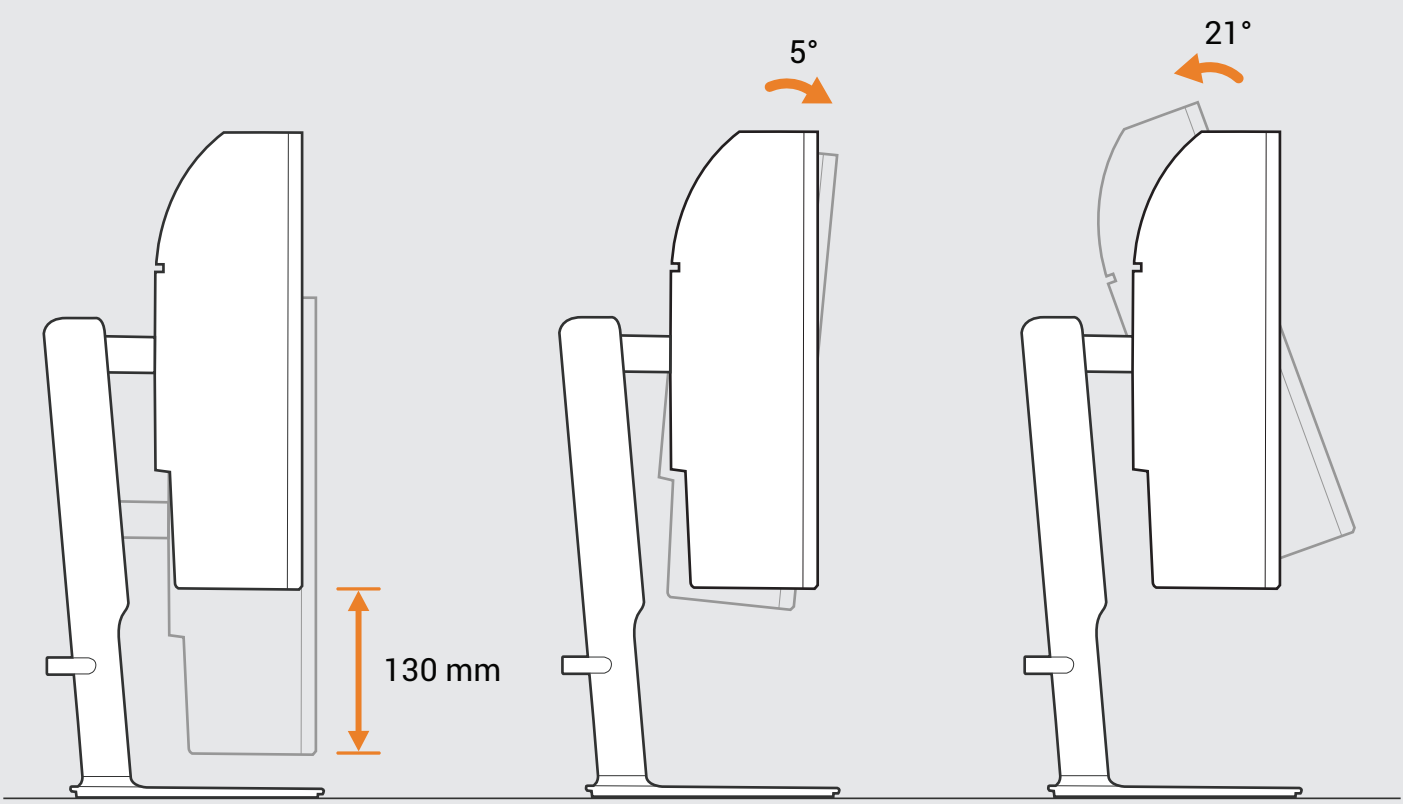

Dell 34 Plus USB-C-Monitor
S3425DW

2

Dell Display and Peripheral Manager
Dell.com/support/ddpm

Dell.com/support/S3425DW