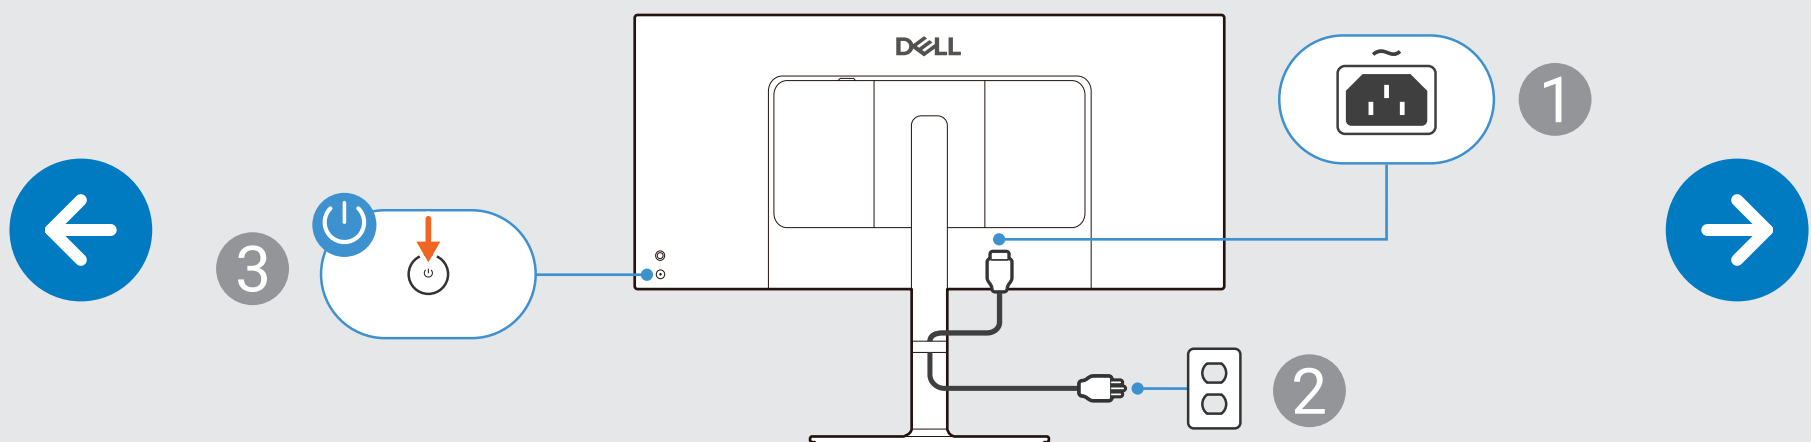

Dell 34 Plus USB-C-Monitor
S3425DW

2

Dell Display and Peripheral Manager
Dell.com/support/ddpm

Dell.com/support/S3425DW